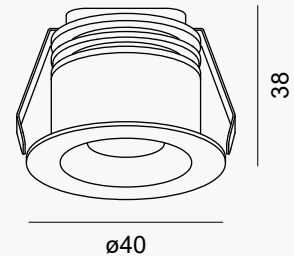

MINI 1

Light output: up to 476lm **Cut out:** ø35mm **Standard finishing:** ● ○

Features

Showcasing our MINI 1, featuring a lumen output of 222lm to 476lm. Available in standard color temperatures of 2700K, 3000K, and 4000K, with additional options on request. This versatile product offers various beam angles ranging from 20° to 60°, making it ideal to light up niches and small cabinets. With an IP20 rating, it provides suitable protection for indoor environments. Additionally, we provide customized finishing options to meet the project specific requirements.

MINI 1 - 2W

Optics	Output	CCT	Part number
20°	223lm	2700K	A001.02W020□927
	241lm	3000K	A001.02W020□930
	268lm	4000K	A001.02W020□940
38°	223lm	2700K	A001.02W038□927
	240lm	3000K	A001.02W038□930
	267lm	4000K	A001.02W038□940
60°	222lm	2700K	A001.02W060□927
	240lm	3000K	A001.02W060□930
	267lm	4000K	A001.02W060□940

□ refers to finishing:
B: Black, W: White.
Other CCT upon request.

MINI 1 - 4W

Optics	Output	CCT	Part number
20°	397lm	2700K	A002.04W020□927
	429lm	3000K	A002.04W020□930
	476lm	4000K	A002.04W020□940
38°	396lm	2700K	A002.04W038□927
	427lm	3000K	A002.04W038□930
	475lm	4000K	A002.04W038□940
60°	395lm	2700K	A002.04W060□927
	427lm	3000K	A002.04W060□930
	474lm	4000K	A002.04W060□940